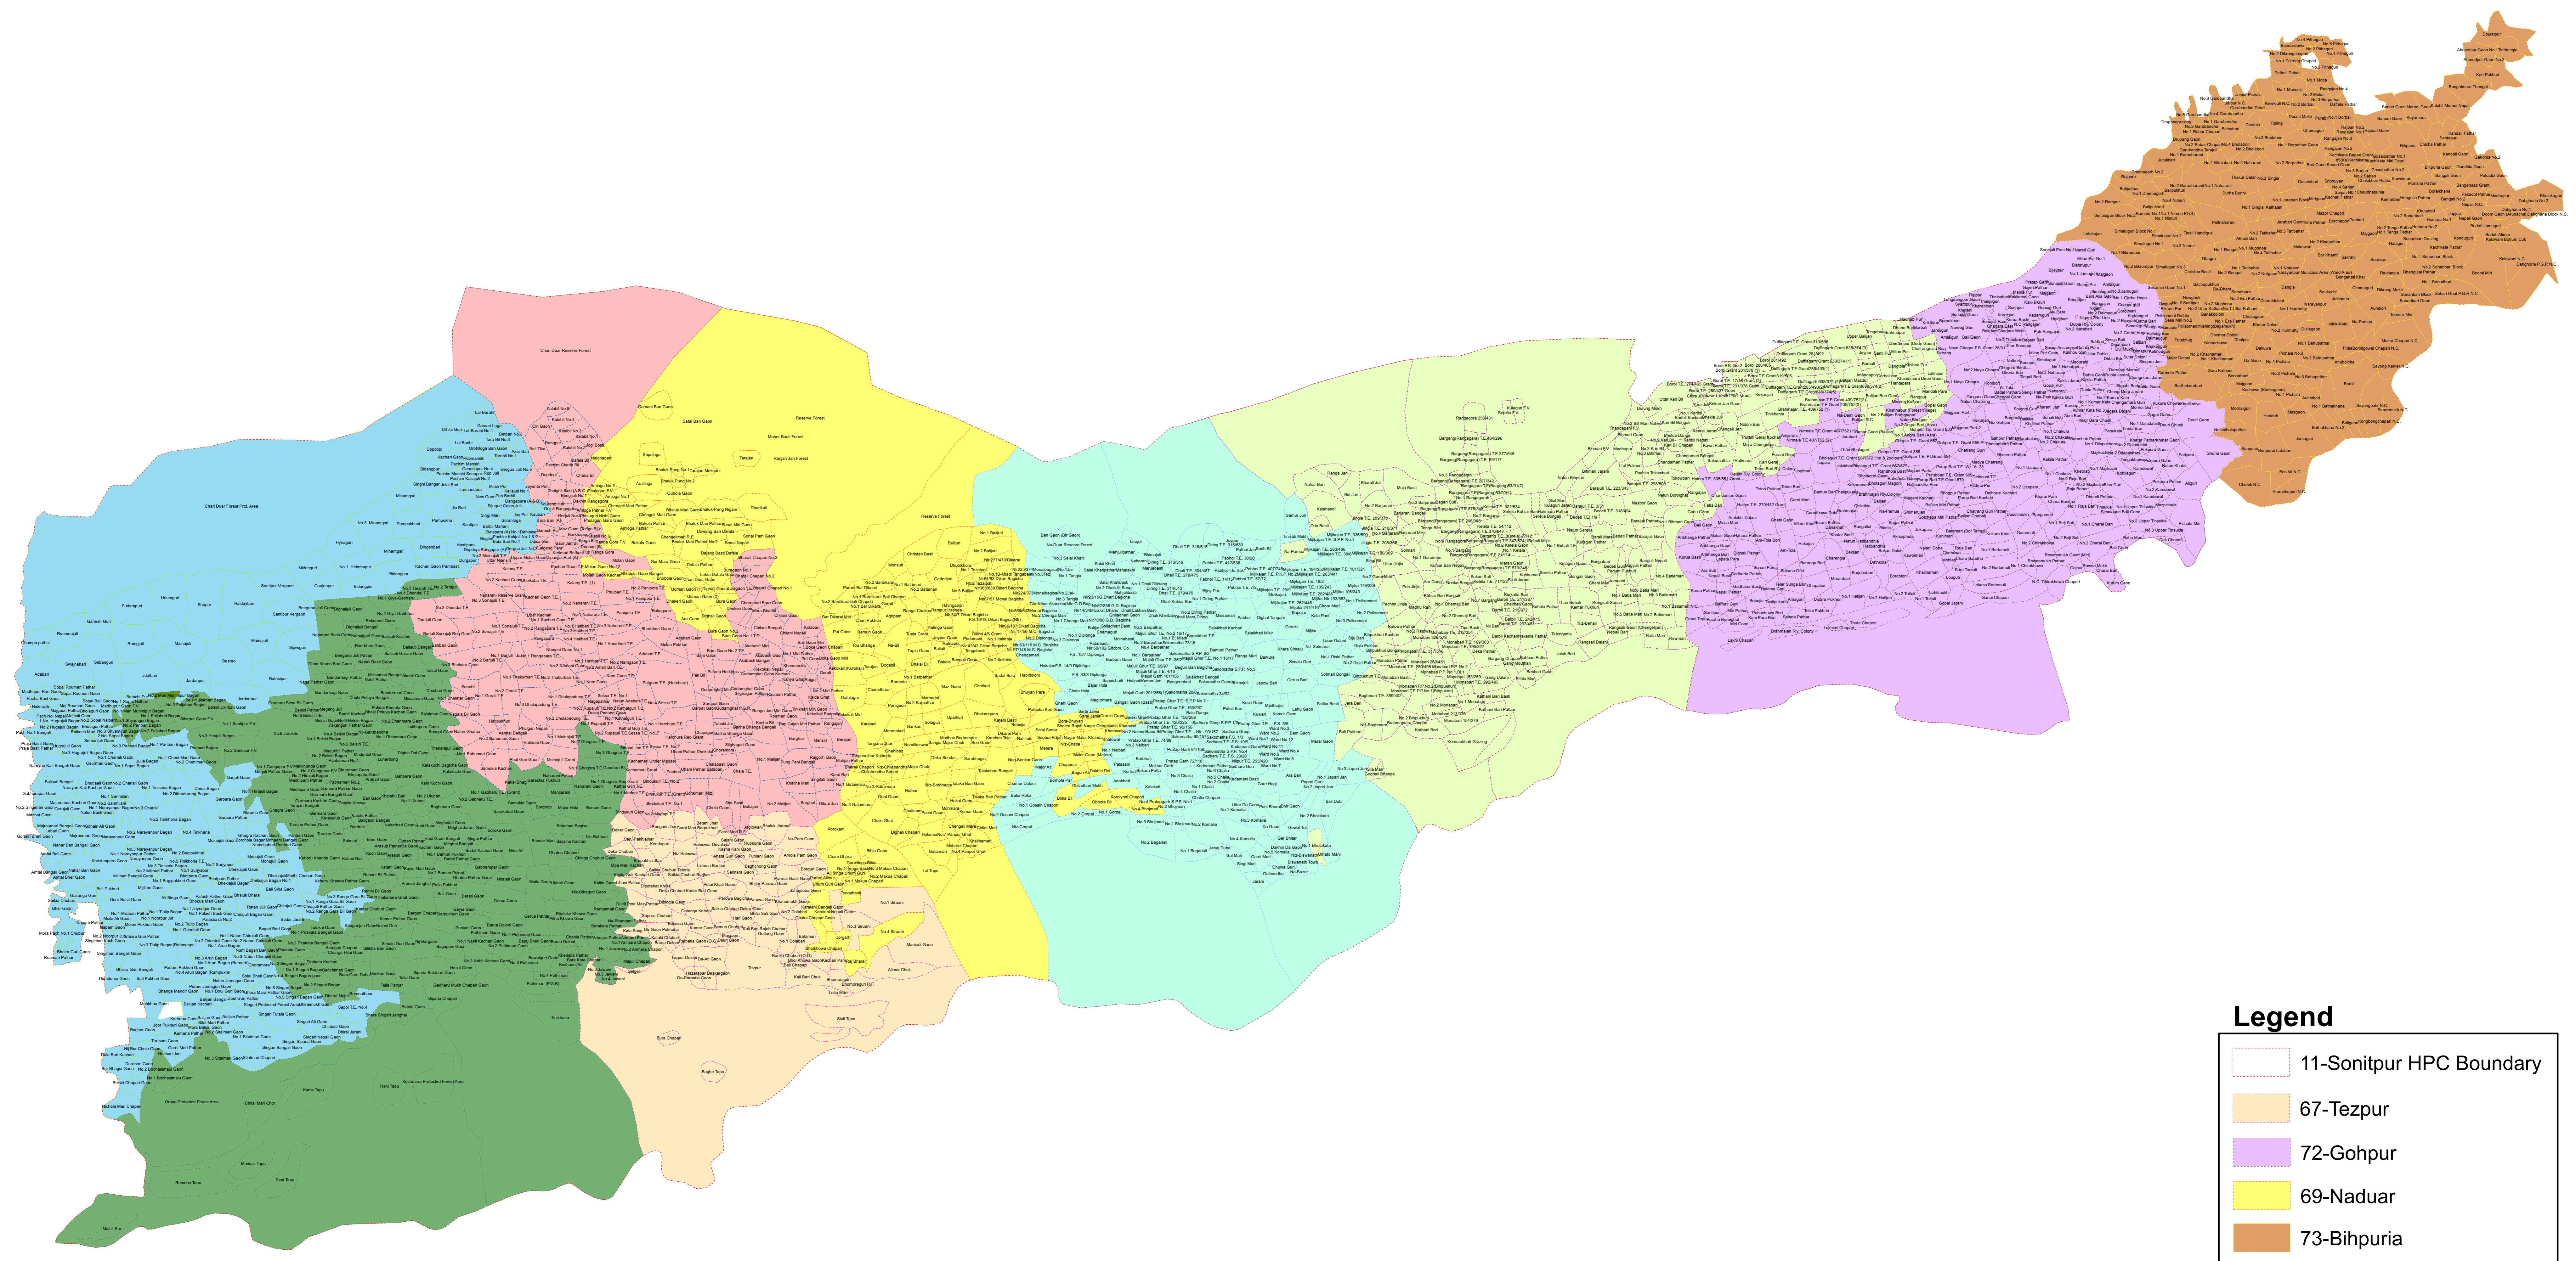

# Map Showing 11-Sonitpur HPC Boundary Along With Its Lagislative Constituency

**Legend**

- 11-Sonitpur HPC Boundary
- 67-Tezpur
- 72-Gohpur
- 69-Naduar
- 73-Bihpuria
- 66-Barchalla
- 65-Dhekiajuli
- 70-Biswanath
- 68-Rangapara
- 71-Behali (SC)